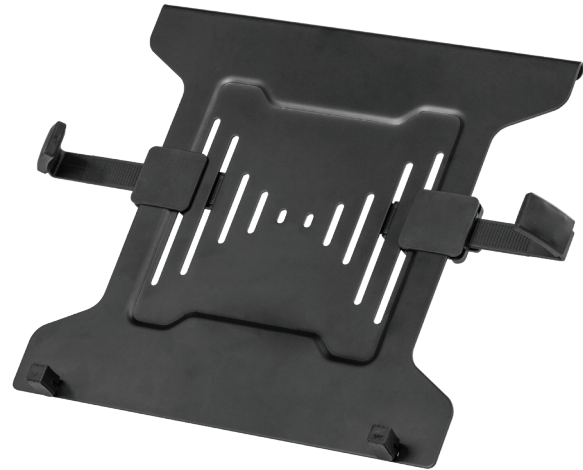

LAPTOP

Arm Accessory

Create a more productive dual-display workspace that raises your laptop and monitor off of your work surface

- » Allows you to lift, lower, tilt, pan or rotate your laptop into the perfect ergonomic position
- » Non-slip, ventilated base allows for secure and long-term use
- » Compatible with standard VESA mounting brackets
- » Ideal for use with Fellowes Platinum Series gas spring monitor arms

Description	Laptop Arm Accessory
Mfr #	8044101
Laptop Capacity	17"
Weight Capacity	15 lbs.